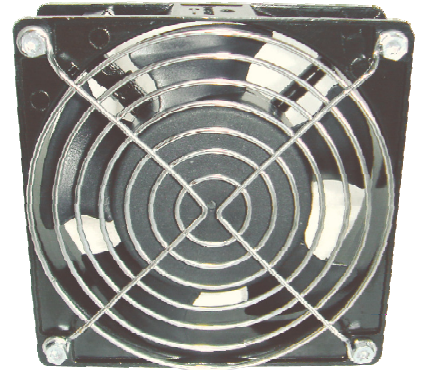

## Metal Finger Guard

Part No. : MG015  
Fan Model No. : 12038 & 22038  
Fan Dimensions : 120 x 120 x 38 mm  
Metal Guard : Chrome Plating

**\* ALL DIMENSIONS ARE IN MM**

\* Specifications Subject to Change Without Notice