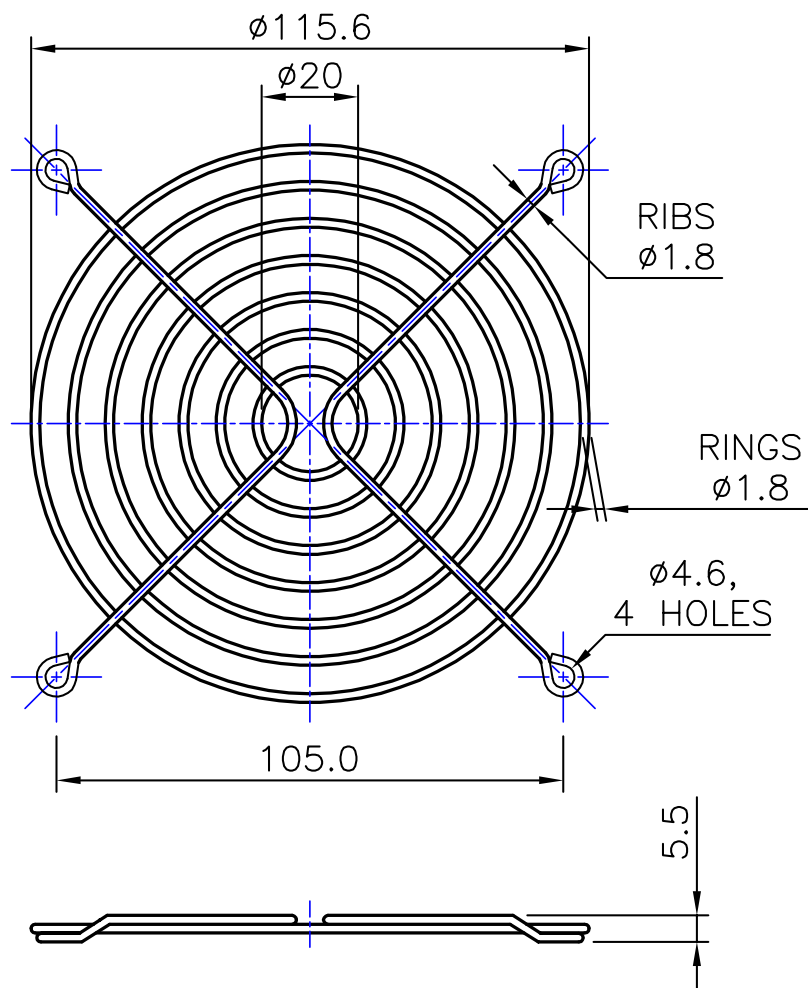

## Metal Finger Guard

Part No. : MG015  
Fan Model No. : 12038 & 22038  
Fan Dimensions : 120 x 120 x 38 mm  
Metal Guard : Chrome Plating

**\* ALL DIMENSIONS ARE IN MM**

\* Specifications Subject to Change Without Notice