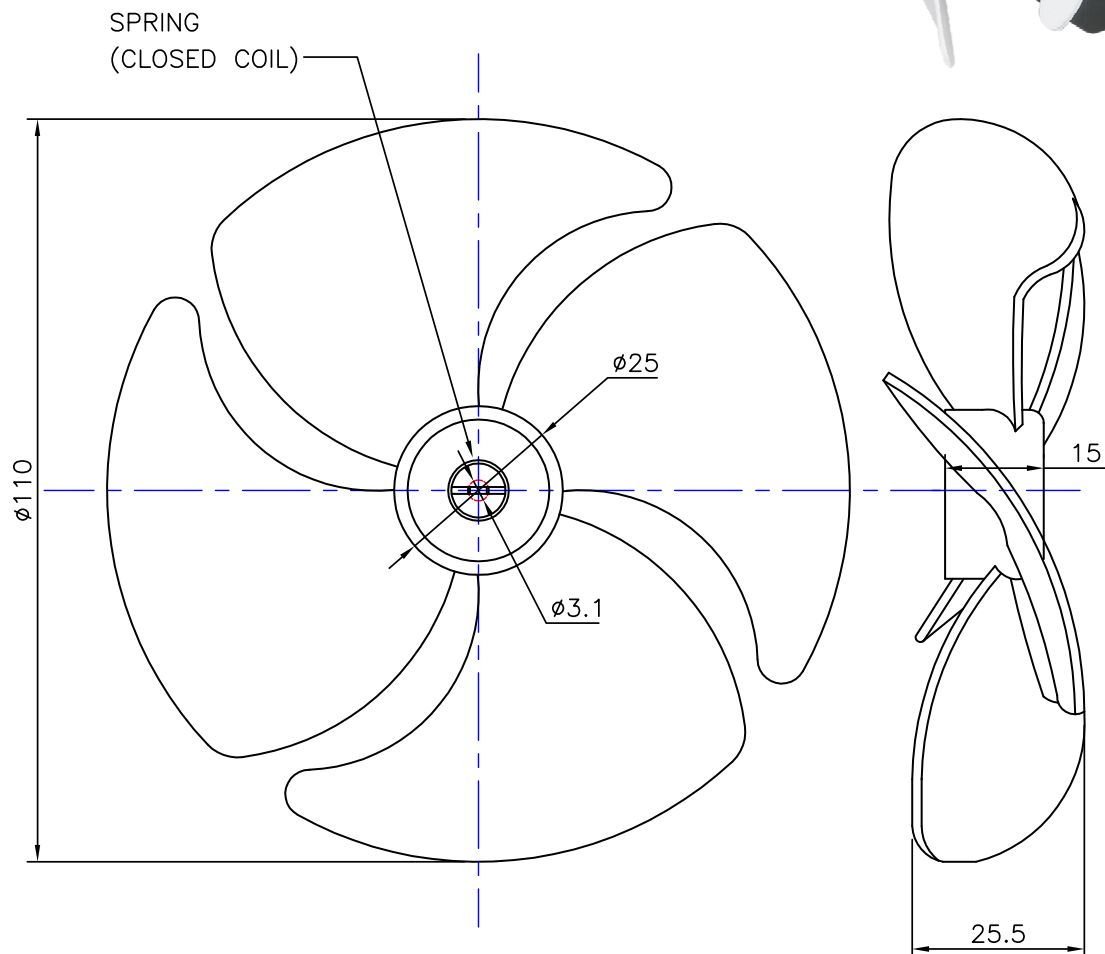

## Plastic Finger Guard

Ø 110 mm

Drawing : Plastic Impeller  
Material : ABS  
Part No. : PI008  
Rotation : CW  
Air Delivery : Throw

\* Specifications Subject to Change Without Notice