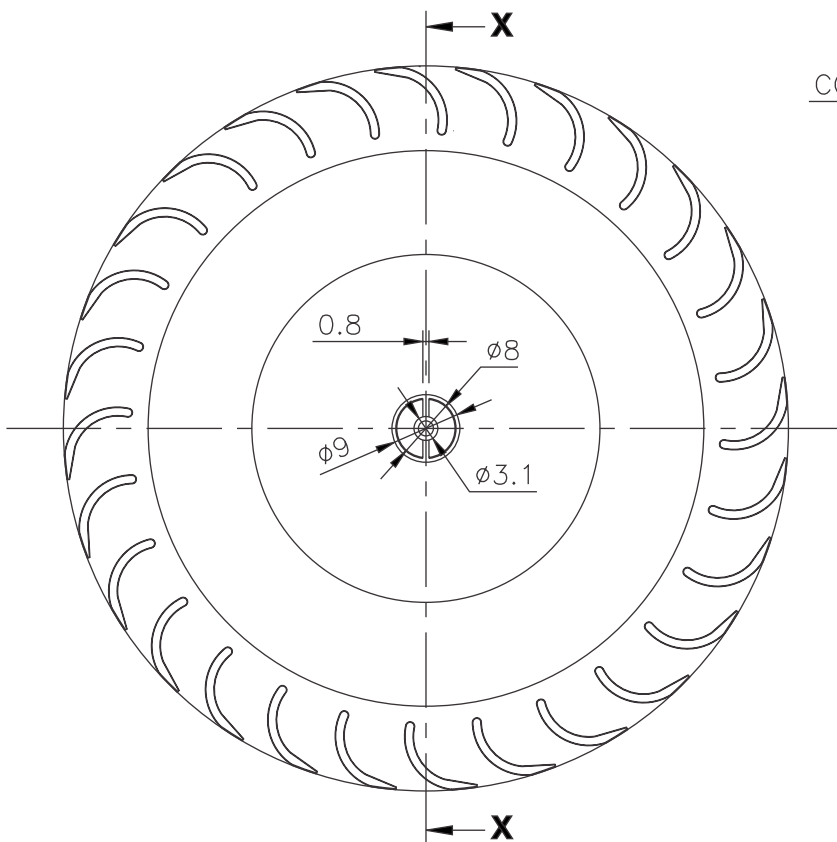

Plastic Radial Impeller

Ø 96 mm

Drawing : Plastic Impeller
 Material : ABS
 Part No. : PI011

*** ALL DIMENSIONS ARE IN MM**

SECTION : (X-X)

* Specifications Subject to Change Without Notice