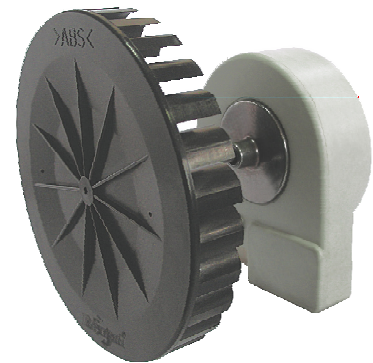

Plastic Radial Impeller

Ø 96 mm

Drawing : Plastic Impeller
 Material : ABS
 Part No. : PI011

*** ALL DIMENSIONS ARE IN MM**

SECTION : (X-X)

* Specifications Subject to Change Without Notice