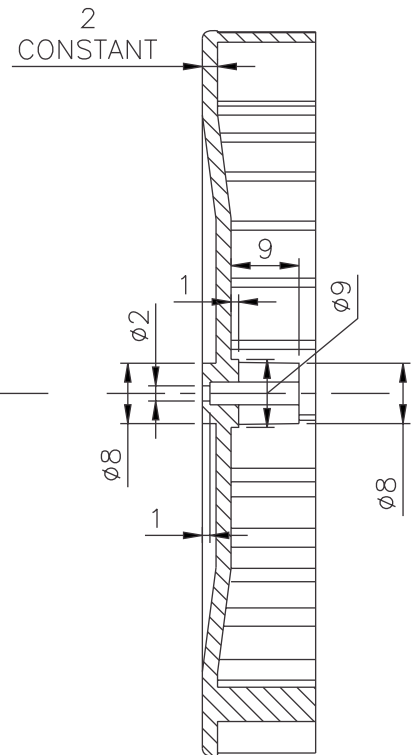

Plastic Radial Impeller

Ø 96 mm

Drawing : Plastic Impeller
 Material : ABS
 Part No. : PI011

*** ALL DIMENSIONS ARE IN MM**

SECTION : (X-X)

* Specifications Subject to Change Without Notice